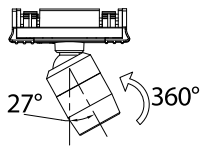

LED DISPLAY LIGHT

ST LED
SMART TRACK

24V/DC

Mini LED display track and spotlights, effective focusing ability for showcases.

FEATURES

- Lamp direction adjustable by 360°
- Lamp quantity and position adjustable
- Material: Aluminium
- Finish/Colour: Black
- CRI80
- Dimensions:
Horizontal version 1000mmL x 13mmH x 14.6mmW
Vertical version 350mmL x 13mmH x 14.6mmW
- Switchable and/or dimmable by using single colour (1 zone or 4 zone) controller, sensor switch or Wi-Fi
- IP20, non-waterproof

CODE	COLOUR	LUMEN/M	VOLTAGE	POWER	CABLE LENGTH
ST1000H-12V Horizontal Track			12V		1.8m
ST350V-12V Vertical Track			12V		1.8m
ST-SL-NW-12V Spotlight	NATURAL WHITE	55	12V	1.2W	

SUITABLE ACCESSORIES

Power supply