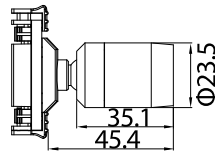

LED DISPLAY LIGHT

ST LED
SMART TRACK

24V/DC

Mini LED display track and spotlights, effective focusing ability for showcases.

FEATURES

- Lamp direction adjustable by 360°
- Lamp quantity and position adjustable
- Material: Aluminium
- Finish/Colour: Black
- CRI80
- Dimensions:
Horizontal version 1000mmL x 13mmH x 14.6mmW
Vertical version 350mmL x 13mmH x 14.6mmW
- Switchable and/or dimmable by using single colour (1 zone or 4 zone) controller, sensor switch or Wi-Fi
- IP20, non-waterproof

CODE	COLOUR	LUMEN/M	VOLTAGE	POWER	CABLE LENGTH
ST1000H-12V Horizontal Track			12V		1.8m
ST350V-12V Vertical Track			12V		1.8m
ST-SL-NW-12V Spotlight	NATURAL WHITE	55	12V	1.2W	

SUITABLE ACCESSORIES

Power supply