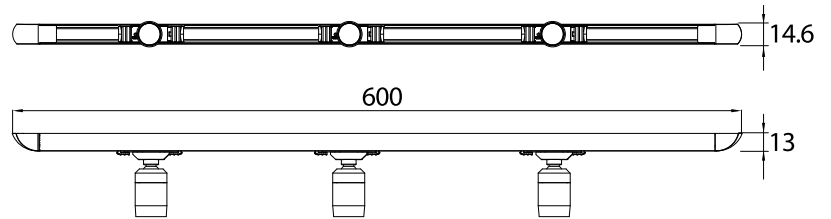

LED DISPLAY LIGHT

ST LED
SMART TRACK

24V/DC

Mini LED display track and spotlights, effective focusing ability for showcases.

FEATURES

- Lamp direction adjustable by 360°
- Lamp quantity and position adjustable
- Material: Aluminium
- Finish/Colour: Black
- CRI80
- Dimensions:
Horizontal version 1000mmL x 13mmH x 14.6mmW
Vertical version 350mmL x 13mmH x 14.6mmW
- Switchable and/or dimmable by using single colour (1 zone or 4 zone) controller, sensor switch or Wi-Fi
- IP20, non-waterproof

CODE	COLOUR	LUMEN/M	VOLTAGE	POWER	CABLE LENGTH
ST1000H-12V Horizontal Track			12V		1.8m
ST350V-12V Vertical Track			12V		1.8m
ST-SL-NW-12V Spotlight	NATURAL WHITE	55	12V	1.2W	

SUITABLE ACCESSORIES

Power supply