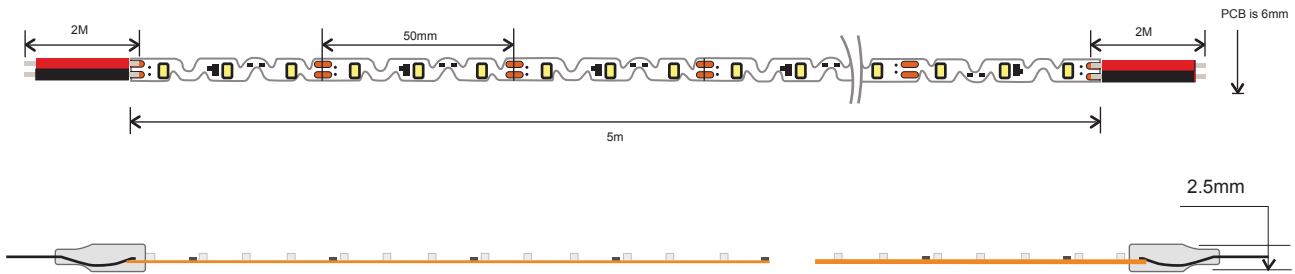

S2835 Bendable Single Colour 60 LED/Metre

Voltage
12V/DC

Package
5 metres/reel

Power/m
6W

Made to measure
service available

Bendable strip, specially designed for lighting box and 3D shapes.

Features

- LED Type: 2835
- CRI 90
- LED beam angle 120°
- Long life span LED light, more than 50,000 hours+
- Operating temperature: -20-50°C
- 3M adhesive tape
- Switchable and/or dimmable by using single colour controller, sensor switch or Wi-Fi app
- IP20, non-waterproof

Code	Size (mm)	Colour	Cut Every (LEDs)	LEDs/m	Lumen/m
S2835-CW-60-12V	W6xH3	Cool White 6500K	3 (50mm)	60	600
S2835-NW-60-12V		Natural White 4000K			540
S2835-WW-60-12V		Warm White 3000K			480

Compatible Accessories

Power Supply (page 131-135)	12V-30W (up to 4m)
	12V-60W (up to 8m)
	Other specialist power supplies
Controller (page 115-124)	Single Colour Remotes
	Single Colour Touch Panels
	VP Controller (Remotes & Touch Panels)
	WT5 Controller (Wi-Fi & Voice Control)
Sensor Switch (page 127-130)	See Sensor Switch page for product details
Accessories (page 137-142)	See Accessories page for product details