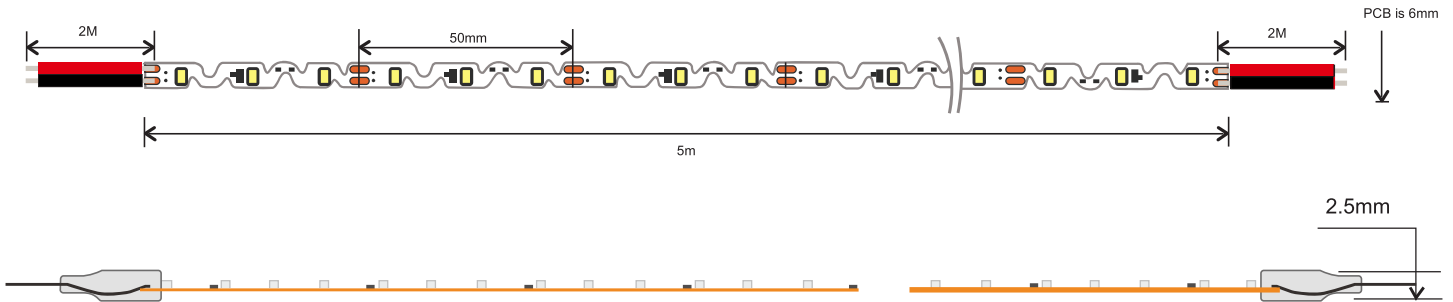

# LED STRIP

S2835 BENDABLE SINGLE COLOUR  
60 LED/METRE

Made to measure  
service available

12V/DC

Bendable strip, specially designed for lighting box and 3D shapes.

## FEATURES

- LED Type: 2835
- CRI 90
- LED beam angle 120°
- Long life span LED light, more than 50,000 hours+
- Operating temperature: -20-50°C
- 3M adhesive tape
- Switchable and/or dimmable by using single colour (1 zone or 4 zone) controller, sensor switch or Wi-Fi app
- IP20, non-waterproof

CODE	SIZE (MM)	COLOUR	CUT EVERY (LEDS)	LEDS /M	LUMEN /M	VOLTAGE	POWER /M	PACKAGE
S2835-CW-60-12V	L5000xW6xH3	COOL WHITE	3	60	600	12V	6W	5 metres/reel
S2835-NW-60-12V		NATURAL WHITE			540			
S2835-WW-60-12V		WARM WHITE			480			