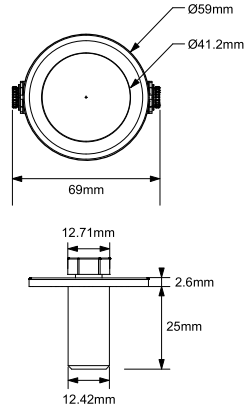

LED DISPLAY LIGHT

LS60 LED
LUXFEEL SPOT 60

24V/DC

Spotlight lighting solution with high efficiency.
Suitable for exhibition or commercial space.

FEATURES

- Material: Aluminium
- Yoke bracket for maximum flexibility
- Rotated product: beam angle changeable
- Finish/Colour: Black
- CRI90
- Dimensions: 59mmØ x 79.5mmH
- IP20, non-waterproof

CODE	COLOUR	LUMEN/M	VOLTAGE	POWER	CABLE LENGTH
LS60-NW-24V	NATURAL WHITE	500	24V	9W	2M
LS60-WW-24V	WARM WHITE	500	24V	9W	2M

SUITABLE ACCESSORIES

Power supply

PS24V-60W

PS24V-120W