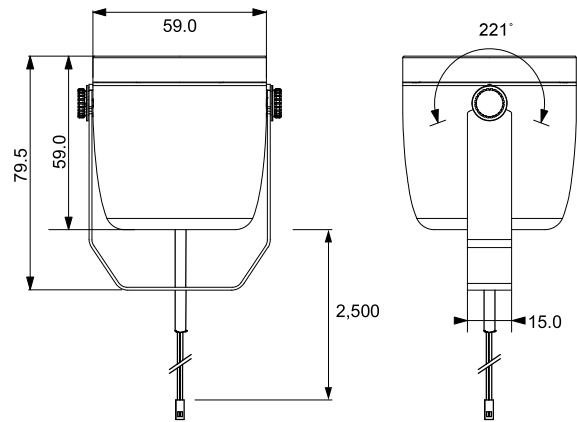

LED DISPLAY LIGHT

LS60 LED
LUXFEEL SPOT 60

24V/DC

Spotlight lighting solution with high efficiency.
Suitable for exhibition or commercial space.

FEATURES

- Material: Aluminium
- Yoke bracket for maximum flexibility
- Rotated product: beam angle changeable
- Finish/Colour: Black
- CRI90
- Dimensions: 59mmØ x 79.5mmH
- IP20, non-waterproof

CODE	COLOUR	LUMEN/M	VOLTAGE	POWER	CABLE LENGTH
LS60-NW-24V	NATURAL WHITE	500	24V	9W	2M
LS60-WW-24V	WARM WHITE	500	24V	9W	2M

SUITABLE ACCESSORIES

Power supply

PS24V-60W

PS24V-120W