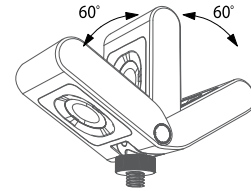

LED DISPLAY LIGHT

LP50 LED
LUXFEEL POLE 50

24V/DC

Mini LED display case spotlight, effective focusing ability for showcases.

FEATURES

- Material: Aluminium
- Finish/Colour: Black
- CRI95
- LED beam angle 30°
- Dimensions: 32mmL x 60-355mmH x 12.3mmW
- IP20, non-waterproof

CODE	COLOUR	LUMEN/M	VOLTAGE	POWER	CABLE LENGTH
LP50-NW-24V	NATURAL WHITE	190	24V	2.8W	2M
LP50-WW-24V	WARM WHITE	190	24V	2.8W	2M

SUITABLE ACCESSORIES

Power supply

PS24V-60W

PS24V-120W