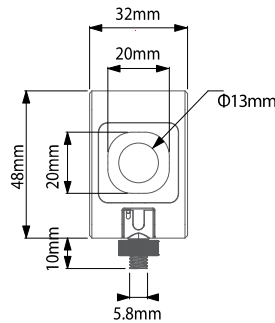

LED DISPLAY LIGHT

LP50 LED
LUXFEEL POLE 50

24V/DC

Mini LED display case spotlight, effective focusing ability for showcases.

FEATURES

- Material: Aluminium
- Finish/Colour: Black
- CRI95
- LED beam angle 30°
- Dimensions: 32mmL x 60-355mmH x 12.3mmW
- IP20, non-waterproof

CODE	COLOUR	LUMEN/M	VOLTAGE	POWER	CABLE LENGTH
LP50-NW-24V	NATURAL WHITE	190	24V	2.8W	2M
LP50-WW-24V	WARM WHITE	190	24V	2.8W	2M

SUITABLE ACCESSORIES

Power supply

PS24V-60W

PS24V-120W