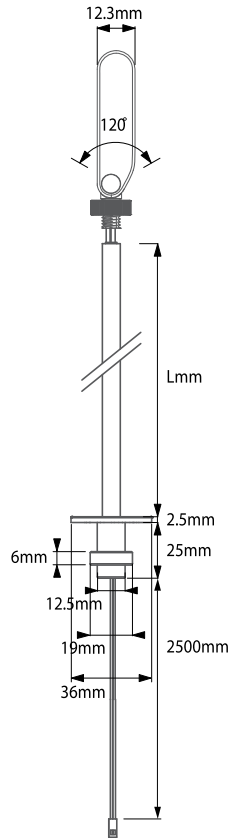

LED DISPLAY LIGHT

LP50 LED
LUXFEEL POLE 50

24V/DC

Mini LED display case spotlight, effective focusing ability for showcases.

FEATURES

- Material: Aluminium
- Finish/Colour: Black
- CRI95
- LED beam angle 30°
- Dimensions: 32mmL x 60-355mmH x 12.3mmW
- IP20, non-waterproof

CODE	COLOUR	LUMEN/M	VOLTAGE	POWER	CABLE LENGTH
LP50-NW-24V	NATURAL WHITE	190	24V	2.8W	2M
LP50-WW-24V	WARM WHITE	190	24V	2.8W	2M

SUITABLE ACCESSORIES

Power supply

PS24V-60W

PS24V-120W