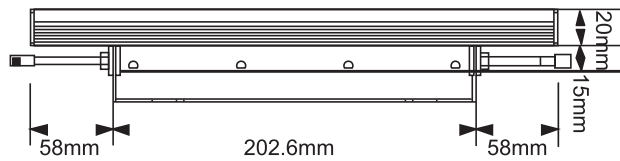

LED DISPLAY LIGHT

LL30 LED
LUXFEEL LINE 30

24V/DC

Light for facades, window display and architecture.
Suitable for exhibition or commercial space.

FEATURES

- Material: Aluminium
- Adjustable product: beam angle changeable
- Finish/Colour: Black
- CRI95
- Dimensions: 300mmL x 52.2mmH x 67mmW
- IP20, non-waterproof

CODE	COLOUR	LUMEN/M	VOLTAGE	POWER	CABLE LENGTH
LL30-NW-24V	NATURAL WHITE	720	24V	12W	2M
LL30-WW-24V	WARM WHITE	720	24V	12W	2M

SUITABLE ACCESSORIES

Power supply

PS24V-60W

PS24V-120W