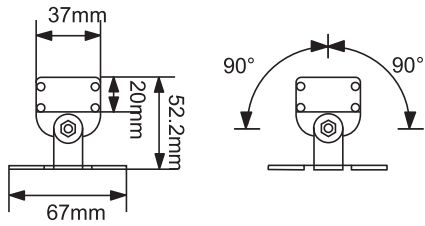

LED DISPLAY LIGHT

LL30 LED
LUXFEEL LINE 30

24V/DC

Light for facades, window display and architecture.
Suitable for exhibition or commercial space.

FEATURES

- Material: Aluminium
- Adjustable product: beam angle changeable
- Finish/Colour: Black
- CRI95
- Dimensions: 300mmL x 52.2mmH x 67mmW
- IP20, non-waterproof

CODE	COLOUR	LUMEN/M	VOLTAGE	POWER	CABLE LENGTH
LL30-NW-24V	NATURAL WHITE	720	24V	12W	2M
LL30-WW-24V	WARM WHITE	720	24V	12W	2M

SUITABLE ACCESSORIES

Power supply

PS24V-60W

PS24V-120W