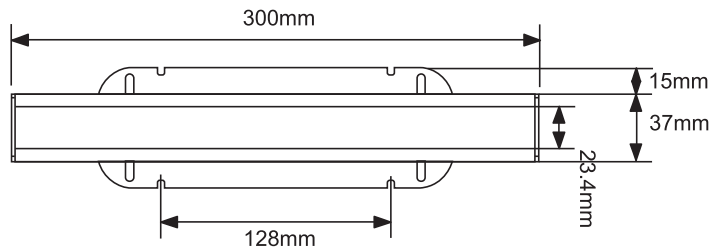

LED DISPLAY LIGHT

LL30 LED
LUXFEEL LINE 30

24V/DC

Light for facades, window display and architecture.
Suitable for exhibition or commercial space.

FEATURES

- Material: Aluminium
- Adjustable product: beam angle changeable
- Finish/Colour: Black
- CRI95
- Dimensions: 300mmL x 52.2mmH x 67mmW
- IP20, non-waterproof

CODE	COLOUR	LUMEN/M	VOLTAGE	POWER	CABLE LENGTH
LL30-NW-24V	NATURAL WHITE	720	24V	12W	2M
LL30-WW-24V	WARM WHITE	720	24V	12W	2M

SUITABLE ACCESSORIES

Power supply

PS24V-60W

PS24V-120W