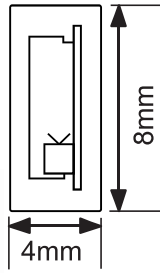

LED STRIP

0408 FLEX NEON SIDE VIEW
120 LED/METRE

Made to measure
service available

24V/DC

Emits light from the side rather than straight up. Unique for certain projects where light is required to be cast from the side. Perfect for edge lighting and curved applications. Seamless and uniform light output, dot free

FEATURES

- LED Type: 315
- CRI 90
- LED beam angle 115°
- Long life span LED light, more than 50,000 hours+
- Operating temperature: -25-60°C
- Bendable at horizontal direction
- Switchable and/or dimmable by using single colour (1 zone or 4 zone) controller, sensor switch or Wi-Fi App
- IP66 waterproof

CODE	SIZE (MM)	COLOUR	CUT EVERY (LEDS)	LEDS /M	LUMEN /M	VOLTAGE	POWER /M	PACKAGE
FN0408-CW-140-24V	L5000xW4.5xH10	COOL WHITE	6	140	270	24V	9.6W	5 metres/reel
FN0408-NW-140-24V		NATURAL WHITE			270			
FN0408-WW-140-24V		WARM WHITE			250			