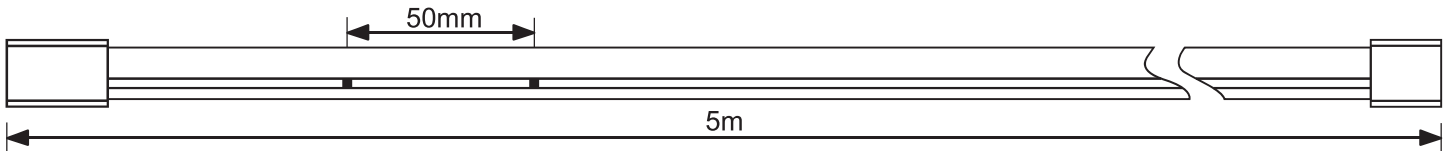

LED STRIP

0408 FLEX NEON SIDE VIEW
120 LED/METRE

Made to measure
service available

24V/DC

Emits light from the side rather than straight up. Unique for certain projects where light is required to be cast from the side. Perfect for edge lighting and curved applications. Seamless and uniform light output, dot free

FEATURES

- LED Type: 315
- CRI 90
- LED beam angle 115°
- Long life span LED light, more than 50,000 hours+
- Operating temperature: -25-60°C
- Bendable at horizontal direction
- Switchable and/or dimmable by using single colour (1 zone or 4 zone) controller, sensor switch or Wi-Fi App
- IP66 waterproof

CODE	SIZE (MM)	COLOUR	CUT EVERY (LEDS)	LEDS /M	LUMEN /M	VOLTAGE	POWER /M	PACKAGE
FN0408-CW-140-24V	L5000xW4.5xH10	COOL WHITE	6	140	270	24V	9.6W	5 metres/reel
FN0408-NW-140-24V		NATURAL WHITE			270			
FN0408-WW-140-24V		WARM WHITE			250			