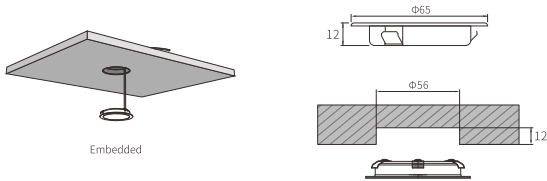

DL6512 Dual White (CCT) LED Cabinet Downlight

Recessed downlight with classic round design.
Colour temperature is adjustable from 2700K to 6500K (Warm white to cool white).

Features

- LED type: 24pcs 2835 SMD
- Material: Aluminium, PC
- Finish/Colour: Black, White
- Cutout hole size 56mmØ [55-57mm]
- Dimensions: 65mmØ x 12mmH
- CRI 80
- LED beam angle 120°
- Long life span LED light, more than 50,000 hours+
- Operating temperature: -20-50°C
- Switchable, dimmable and colour-controllable by using dual-white (CCT) controller or Wi-Fi
- IP20, non-waterproof