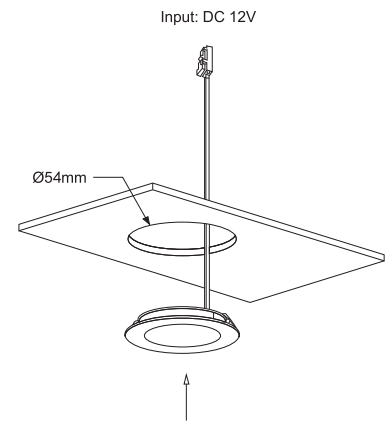

LED DOWNLIGHT

DL2088 LED COB
CABINET DOWNLIGHT

Recessed downlight with classic round design.

FEATURES

- LED type: 1pc COB technology with high output
- Material: Aluminium, PC
- Finish/Colour: Silver
- Cutout hole size 54mm
- Dimensions: 62mmØ x 10mmH
- CRI 80
- LED beam angle 120°
- Long life span LED light, more than 50,000 hours+
- Operating temperature: -20-50°C
- Switchable and/or dimmable by using single colour (1 zone or 4 zone) controller, sensor switch or Wi-Fi
- IP20, non-waterproof

CODE	COLOUR	LUMEN/M	VOLTAGE	POWER	CABLE LENGTH
DL2088-CW-12V	COOL WHITE	260	12V	3W	2M
DL2088-NW-12V	NATURAL WHITE	220			
DL2088-WW-12V	WARM WHITE	220			
DL2088BK-CW-12V	COOL WHITE	260	12V	3W	2M
DL2088BK-NW-12V	NATURAL WHITE	220			
DL2088BK-WW-12V	WARM WHITE	220			