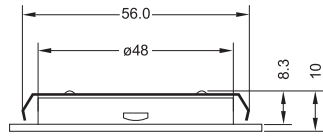

LED DOWNLIGHT

DL2088 LED COB
CABINET DOWNLIGHT

Recessed downlight with classic round design.

FEATURES

- LED type: 1pc COB technology with high output
- Material: Aluminium, PC
- Finish/Colour: Silver
- Cutout hole size 54mm
- Dimensions: 62mmØ x 10mmH
- CRI 80
- LED beam angle 120°
- Long life span LED light, more than 50,000 hours+
- Operating temperature: -20-50°C
- Switchable and/or dimmable by using single colour (1 zone or 4 zone) controller, sensor switch or Wi-Fi
- IP20, non-waterproof

CODE	COLOUR	LUMEN/M	VOLTAGE	POWER	CABLE LENGTH
DL2088-CW-12V	COOL WHITE	260	12V	3W	2M
DL2088-NW-12V	NATURAL WHITE	220			
DL2088-WW-12V	WARM WHITE	220			
DL2088BK-CW-12V	COOL WHITE	260	12V	3W	2M
DL2088BK-NW-12V	NATURAL WHITE	220			
DL2088BK-WW-12V	WARM WHITE	220			