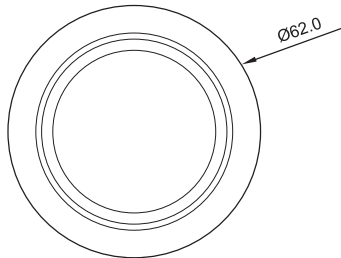

LED DOWNLIGHT

DL2088 LED COB
CABINET DOWNLIGHT

Recessed downlight with classic round design.

FEATURES

- LED type: 1pc COB technology with high output
- Material: Aluminium, PC
- Finish/Colour: Silver
- Cutout hole size 54mm
- Dimensions: 62mmØ x 10mmH
- CRI 80
- LED beam angle 120°
- Long life span LED light, more than 50,000 hours+
- Operating temperature: -20-50°C
- Switchable and/or dimmable by using single colour (1 zone or 4 zone) controller, sensor switch or Wi-Fi
- IP20, non-waterproof

CODE	COLOUR	LUMEN/M	VOLTAGE	POWER	CABLE LENGTH
DL2088-CW-12V	COOL WHITE	260	12V	3W	2M
DL2088-NW-12V	NATURAL WHITE	220			
DL2088-WW-12V	WARM WHITE	220			
DL2088BK-CW-12V	COOL WHITE	260	12V	3W	2M
DL2088BK-NW-12V	NATURAL WHITE	220			
DL2088BK-WW-12V	WARM WHITE	220			