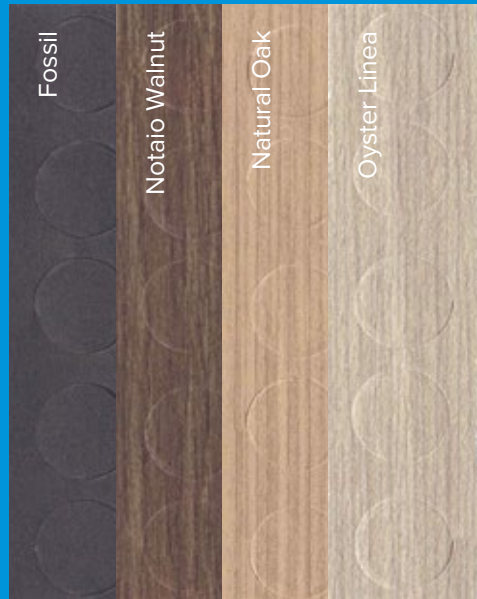

**FORGET ABOUT PUNCHING CAPS
FROM 1MM EDGETAPE!**

CUSTOM ADHESIVE SCREW CAPS

FEATURES

- A durable coloured or textured wood grain screw cap, to give a matching finish to most of the popular board colours
- Self Adhesive - peel & stick.
  Made from 0.4mm melamine
- Convenient pack size of 100 caps

$19.50*

PACK OF 100 CAPS

Examples:

*Excludes GST & freight.