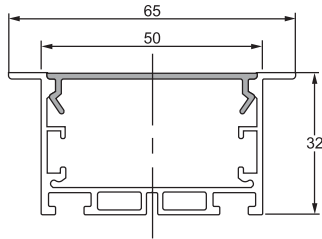

## FEATURES

- Application: Ceiling recessed
- Internal width 39.18mm
- Material: Anodized aluminium extrusion
- Lengths: 2m
- Dimensions: 65 x 32mm
- Aluminium colour option: Silver
- Cover option: Frosted
- Can be joined to extend length

CODE	SIZE (MM)	COLOUR	COVER	END CAP INCLUDED	MOUNTING CLIP INCLUDED
AP6532-SR-FC-2	L2000xW65xH32	Silver	Frosted	x 2	x 2