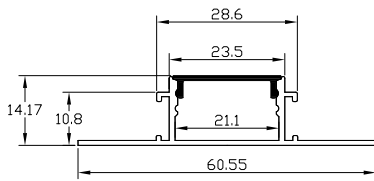

## Features

- Wall or Ceiling mount into Plaster board or Tile
- Internal width 21.1mm
- Material: Anodized aluminium extrusion
- Lengths: 2m, 3m
- Dimensions: 60.5 x 14.2mm
- Aluminium colour option: Silver
- Cover option: Frosted

| Code           | Size (mm)         | Colour | Cover   | End Cap Included |
|----------------|-------------------|--------|---------|------------------|
| AP6014-SR-FC-2 | L2000xW60.5xH14.2 | Silver | Frosted | x 4              |
| AP6014-SR-FC-3 | L3000xW60.5xH14.2 | Silver | Frosted | x 6              |