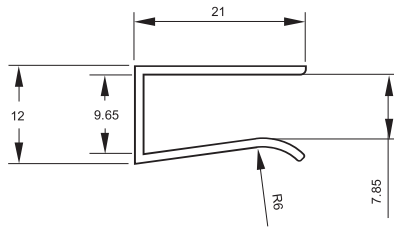

LED PROFILE

AP6003 GLASS SHELF
LED ALUMINIUM PROFILE

Made to measure
service available

FEATURES

- For 8mm glass shelf
- Internal width 9.65mm
- Material: Anodized aluminium extrusion
- Lengths: 2m
- Dimensions: 12 x 21mm
- Aluminium colour option: Silver

CODE	SIZE (MM)	COLOUR
AP6003-SR-2	L2000xW21xH12	Silver