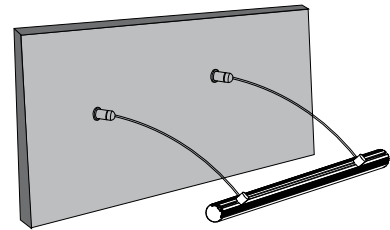

# LED PROFILE

AP6001 ROUND  
LED ALUMINIUM PROFILE

Made to measure  
service available

## FEATURES

- Ideal for wardrobe rail or wall mounted adjustable light
- Application: Wardrobe hanging rail, adjustable wall mount, suspended wall mount, ceiling pendant
- Internal width 12.2mm
- Material: Anodized aluminium extrusion
- Lengths: 3m
- Dimensions: Ø23.9mm
- Aluminium colour option: Silver
- Cover option: Frosted