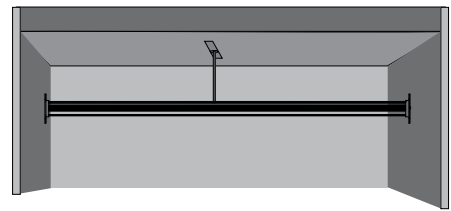

# LED PROFILE

AP6001 ROUND  
LED ALUMINIUM PROFILE

Made to measure  
service available

## FEATURES

- Ideal for wardrobe rail or wall mounted adjustable light
- Application: Wardrobe hanging rail, adjustable wall mount, suspended wall mount, ceiling pendant
- Internal width 12.2mm
- Material: Anodized aluminium extrusion
- Lengths: 3m
- Dimensions: Ø23.9mm
- Aluminium colour option: Silver
- Cover option: Frosted