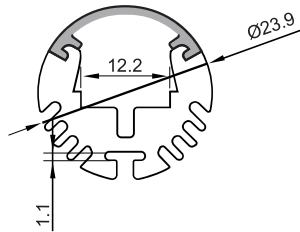

# LED PROFILE

AP6001 ROUND  
LED ALUMINIUM PROFILE

Made to measure  
service available

## FEATURES

- Ideal for wardrobe rail or wall mounted adjustable light
- Application: Wardrobe hanging rail, adjustable wall mount, suspended wall mount, ceiling pendant
- Internal width 12.2mm
- Material: Anodized aluminium extrusion
- Lengths: 3m
- Dimensions: Ø23.9mm
- Aluminium colour option: Silver
- Cover option: Frosted

CODE	SIZE (MM)	COLOUR	COVER	END CAP INCLUDED
AP6001-SR-FC-3	L3000xØ23.9	Silver	Frosted	x 6