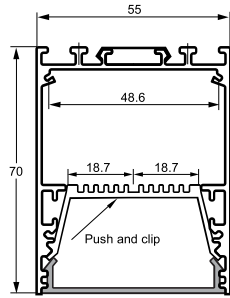

LED PROFILE

AP5570 PENDANT LED ALUMINIUM PROFILE

Made to measure
service available

FEATURES

- Ideal for above bench top, island unit, reception, tables
- Application: Ceiling pendant (can also be surface mounted)
- Internal width 37mm
- Material: Anodized aluminium extrusion
- Lengths: 3m
- Dimensions: 55 x 70mm
- Aluminium colour option: Silver, black
- Cover option: Frosted
- Steel rope suspension kit 1.5m included
- Can be joined to extend length

CODE	SIZE (MM)	COLOUR	COVER	END CAP INCLUDED	MOUNTING CLIP INCLUDED	SUSPENSION KIT INCLUDED
AP5570-SR-FC-3	L3000xW55xH70	Silver	Frosted	x 2	x 2	x 1
AP5570-BK-FC-3	L3000xW55xH70	Black	Frosted	x 2	x 2	x 1