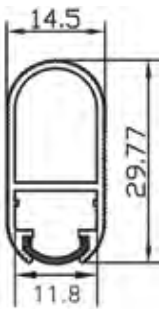

# AP3015 Oval LED Aluminium Profile

 Made to measure  
service available

## Features

- Application: Wardrobe hanging rail
- Internal width 12mm
- Material: Anodized aluminium extrusion
- Lengths: 3m
- Dimensions: 30 x 15mm
- Aluminium colour option: Silver, Black
- Cover option: Frosted

| Code           | Size (mm)     | Colour | Cover   |
|----------------|---------------|--------|---------|
| AP3015-SR-FC-3 | L3000xW15xH30 | Silver | Frosted |
| AP3015-BK-FC-3 | L3000xW15xH30 | Black  | Frosted |