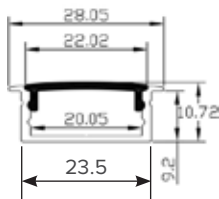

AP2810 Recessed LED Aluminium Profile

 Made to measure
service available

Features

- Wide recessed
- Recess depth 10mm
- Recess width 23.5mm
- Internal width 20mm
- Material: Anodized aluminium extrusion
- Lengths: 2m, 3m
- Dimensions: 28.05 x 10.72mm
- Aluminium colour option: Silver, black
- Cover option: Frosted

Code	Size (mm)	Colour	Cover	End Cap Included
AP2810-SR-FC-2	L2000xW28xH10.72	Silver	Frosted	x 4
AP2810-SR-FC-3	L3000xW28xH10.72	Silver	Frosted	x 6
AP2810-BK-FC-2	L2000xW28xH10.72	Black	Frosted	x 4
AP2810-BK-FC-3	L3000xW28xH10.72	Black	Frosted	x 6