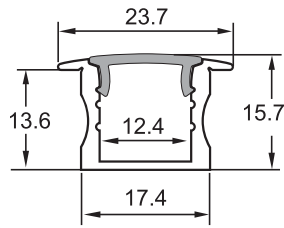

## FEATURES

- Deep recessed
- Recess depth 14mm
- Recess width 17.4mm
- Internal width 12.4mm
- Material: Anodized aluminium extrusion
- Lengths: 2m, 3m
- Dimensions: 23.7 x 15.7mm
- Aluminium colour option: Silver
- Cover option: Frosted, clear

CODE	SIZE (MM)	COLOUR	COVER	END CAP INCLUDED
AP2515-SR-FC-2	L2000xW23.7xH15.7	Silver	Frosted	x 4
AP2515-SR-FC-3	L3000xW23.7xH15.7	Silver	Frosted	x 6
AP2515-SR-CC-2	L2000xW23.7xH15.7	Silver	Clear	x 4
AP2515-SR-CC-3	L3000xW23.7xH15.7	Silver	Clear	x 6