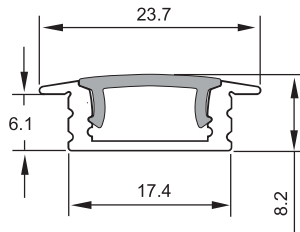

LED PROFILE

AP2507 RECESSED LED ALUMINIUM PROFILE

Made to measure service available

FEATURES

- Shallow recessed
- Recess depth 7mm
- Recess width 17.4mm
- Internal width 12.4mm
- Material: Anodized aluminium extrusion
- Lengths: 2m, 3m
- Dimensions: 23.7 x 8.2mm
- Aluminium colour option: Silver, black
- Cover option: Frosted, clear

CODE	SIZE (MM)	COLOUR	COVER	END CAP INCLUDED
AP2507-SR-FC-2	L2000xW23.7xH8.2	Silver	Frosted	x 4
AP2507-SR-FC-3	L3000xW23.7xH8.2	Silver	Frosted	x 6
AP2507-SR-CC-2	L2000xW23.7xH8.2	Silver	Clear	x 4
AP2507-SR-CC-3	L3000xW23.7xH8.2	Silver	Clear	x 6
AP2507-BK-FC-2	L2000xW23.7xH8.2	Black	Frosted	x 4
AP2507-BK-FC-3	L3000xW23.7xH8.2	Black	Frosted	x 6
AP2507-BK-CC-2	L2000xW23.7xH8.2	Black	Clear	x 4
AP2507-BK-CC-3	L3000xW23.7xH8.2	Black	Clear	x 6

OPTIONAL COMPONENTS:

CODE	DESCRIPTION
AP2507-EC-SR	End Cap Silver
AP2507-EC-BK	End Cap Black

CODE	DESCRIPTION
AP2507-FC-2	Frosted Cover 2m
AP2507-FC-3	Frosted Cover 3m
AP2507-CC-2	Clear Cover 2m
AP2507-CC-3	Clear Cover 3m