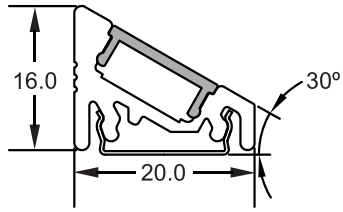

# LED PROFILE

AP2016 CORNER  
LED ALUMINIUM PROFILE

Made to measure  
service available

## FEATURES

- Application: Corner
- Internal width 12mm
- Material: Anodized aluminium extrusion
- Lengths: 2m, 3m
- Dimensions: 20 x 16mm
- Aluminium colour option: Silver
- Cover option: Frosted

CODE	SIZE (MM)	COLOUR	COVER	END CAP INCLUDED	MOUNTING CLIP INCLUDED
AP2016-SR-FC-2	L2000xW20xH16	Silver	Frosted	x 4	x 6
AP2016-SR-FC-3	L3000xW20xH16	Silver	Frosted	x 6	x 9

## OPTIONAL COMPONENTS:

CODE	DESCRIPTION
AP2016-EC-SR	End Cap Silver
AP2016-MC	Mounting Clip

CODE	DESCRIPTION
AP2016-FC-2	Frosted Cover 2m
AP2016-FC-3	Frosted Cover 3m