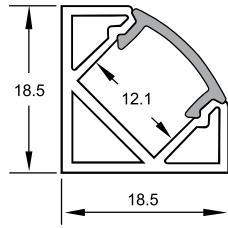

LED PROFILE

AP1919 CORNER LED ALUMINIUM PROFILE

Made to measure
service available

FEATURES

- Application: Corner
- Internal width 12.1mm
- Material: Anodized aluminium extrusion
- Lengths: 2m, 3m
- Dimensions: 19 x 19mm
- Aluminium colour option: Silver, black
- Cover option: Frosted, clear

CODE	SIZE (MM)	COLOUR	COVER	END CAP INCLUDED	MOUNTING CLIP INCLUDED
AP1919-SR-FC-2	L2000xW19xH19	Silver	Frosted	x 4	x 6
AP1919-SR-FC-3	L3000xW19xH19	Silver	Frosted	x 6	x 9
AP1919-SR-CC-2	L2000xW19xH19	Silver	Clear	x 4	x 6
AP1919-SR-CC-3	L3000xW19xH19	Silver	Clear	x 6	x 9
AP1919-BK-FC-2	L2000xW19xH19	Black	Frosted	x 4	x 6
AP1919-BK-FC-3	L3000xW19xH19	Black	Frosted	x 6	x 9
AP1919-BK-CC-2	L2000xW19xH19	Black	Clear	x 4	x 6
AP1919-BK-CC-3	L3000xW19xH19	Black	Clear	x 6	x 9