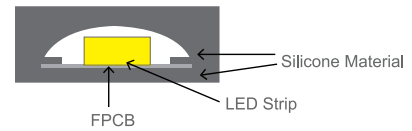

5050UL RGBW Multi-Colour 60 LED/Metre (15M) - IP67 Ultra-Long Series

 Voltage
24V/DC

 Package
15 metres/reel

 Power/m
9.6W

 Made to measure
service available

RGBW - 4 colours in one LED including cool white. Suited to decorative lighting of different entertainment applications.

Ultra-Long Series. Long-distance lighting, allowing up to 15 metre lengths with a single power feed without voltage drop.

Features

- LED Type: 5050
- Single colour or four colours can be controlled together or separately
- LED beam angle 120°
- Long life span LED light, more than 50,000 hours+
- Operating temperature: -20-50°C
- 3M adhesive tape
- Switchable, dimmable and colour controllable by using RGBW controller, or Wi-Fi app
- IP67 waterproof / dust tight

IP67 Silicone Extrusion Molding

Code	Size (mm)	Colour	Cut Every (LEDs)	LEDs/m	Lumen/m
5050UL-IP67-RGBW-60-24V	W12xH5	Red	6 (100mm)	60	64
		Green			160
		Blue			32
		Cool White 6500K			172

Compatible Accessories