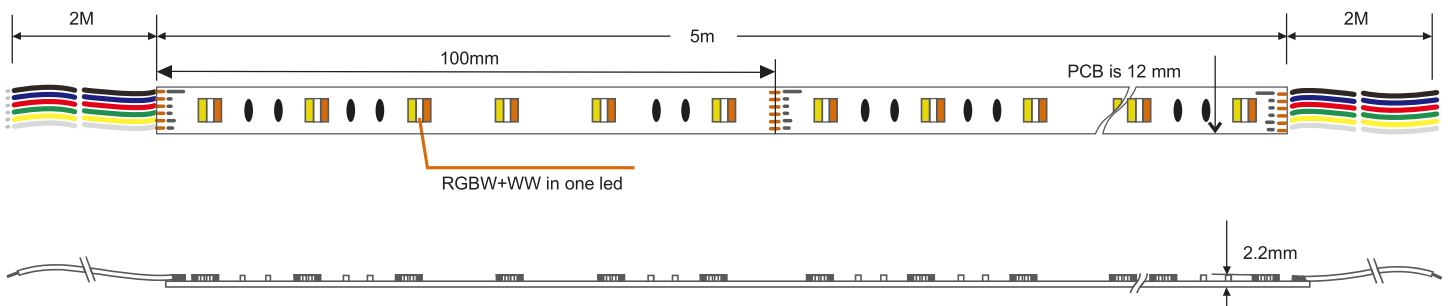

LED STRIP

5050 RGBW+WW
60 LED/METRE

Made to measure
service available

24V/DC

RGBW+WW - 5 colours in one LED including cool white and warm white. Suited to interior decorative lighting of different entertainment applications.

FEATURES

- LED Type: 5050
- Single colour or five colours can be controlled together or separately
- LED beam angle 120°
- Long life span LED light, more than 50,000 hours+
- Operating temperature: -20-50°C
- 3M adhesive tape
- Switchable, dimmable and colour controllable by using RGBW+WW (1 zone) controller, or Wi-Fi app
- IP20, non-waterproof

CODE	SIZE (MM)	COLOUR	CUT EVERY (LEDS)	LEDS /M	LUMEN /M	VOLTAGE	POWER /M	PACKAGE
5050-RGBW+WW-60-24V	L5000xW12xH3	RED	6	60	127	24V	19.2W	5 metres/reel
		GREEN			272			
		BLUE			73			
		WARM WHITE			450			
		COOL WHITE			405			