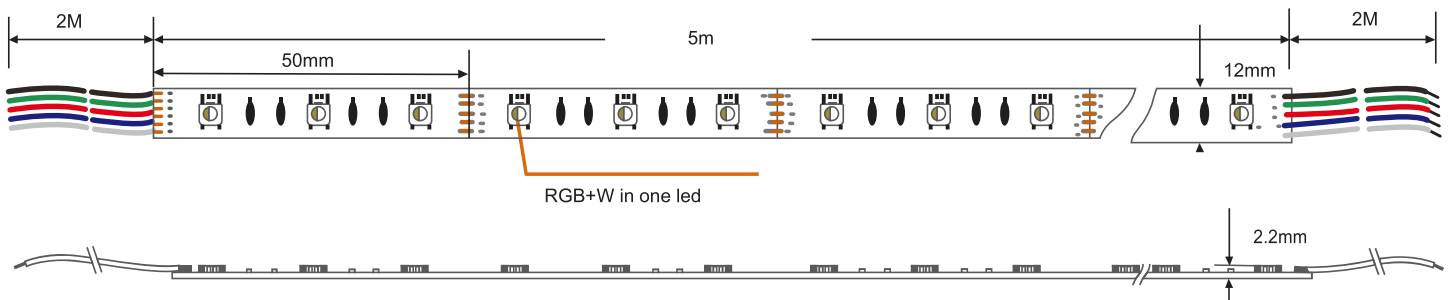

# LED STRIP

5050 RGBW  
60 LED/METRE - IP67

Made to measure  
service available

24V/DC

Waterproof - IP67

RGBW - 4 colours in one LED including cool white. Suited to decorative lighting of different entertainment applications.

## FEATURES

- LED Type: 5050
- Single colour or four colours can be controlled together or separately
- LED beam angle 120°
- Long life span LED light, more than 50,000 hours+
- Operating temperature: -20-50°C
- 3M adhesive tape
- Switchable, dimmable and colour controllable by using RGBW (2 zone or 4 zone) controller, or Wi-Fi app
- IP67, waterproof

CODE	SIZE (MM)	COLOUR	CUT EVERY (LEDS)	LEDS /M	LUMEN /M	VOLTAGE	POWER /M	PACKAGE
5050-IP67-RGBW-60-24V	L5000xW12xH3	RED	6	60	127	24V	19.2W	5 metres/reel
		GREEN			272			
		BLUE			73			
		COOL WHITE			450			