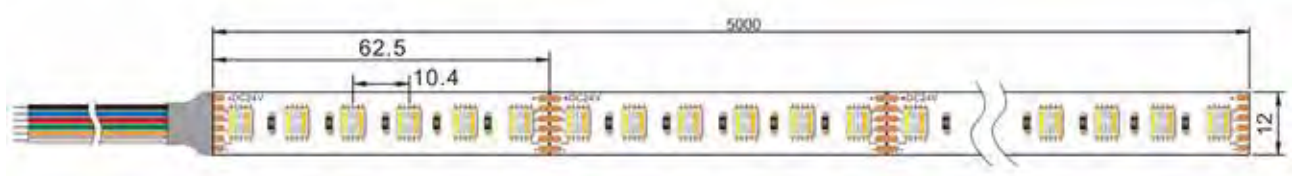

5050 RGBW+WW

Multi-Colour (RGB+CCT)

96 LED/Metre

Voltage
24V/DC

Package
5 metres/reel

Power/m
24W

Made to measure
service available

RGBW+WW - 5 colours in one LED including cool white and warm white. Suited to interior decorative lighting of different entertainment applications.

Higher density RGBW+WW strip, better blended effect. Shorter cutting increments.

Features

- LED Type: 5050
- Single colour or five colours can be controlled together or separately
- LED beam angle 120°
- Long life span LED light, more than 50,000 hours+
- Operating temperature: -20-50°C
- 3M adhesive tape
- Switchable, dimmable and colour controllable by using RGB+WW controller, or Wi-Fi app
- IP20 non-waterproof

Code	Size (mm)	Colour	Cut Every (LEDs)	LEDs/m	Lumen/m
5050-RGBW+WW-96-24V	W12xH3	Red	6 (65.5mm)	96	180
		Green			345
		Blue			80
		Warm White 3000K			440
		Cool White 6500K			480

Compatible Accessories

Power Supply (page 131-135)	24V-60W (up to 2.5m)
	24V-120W (up to 5m)
Controller (page 115-124)	RGBW+WW (CCT) Remotes
	RGBW+WW (CCT) Touch Panels
	V5-M Controller (Remotes & Touch Panels)
	WT5 Controller (Wi-Fi & Voice Control)
Accessories (page 137-142)	See Accessories page for product details