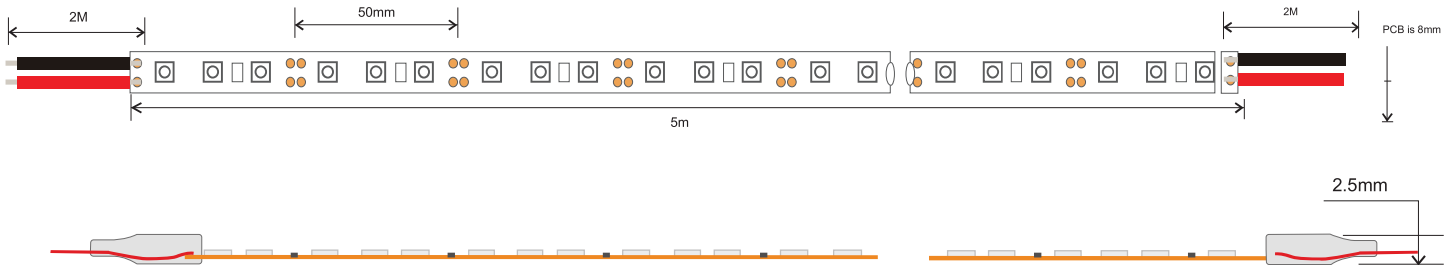

LED STRIP

3528 SINGLE COLOUR
60 LED/METRE

Made to measure
service available

12V/DC

Standard strip suitable for normal residential usages with low power requirements.

FEATURES

- LED Type: 3528
- Low power consumption and low heat generation
- CRI 90
- LED beam angle 120°
- Long life span LED light, more than 50,000 hours+
- Operating temperature: -20-50°C
- 3M adhesive tape
- Switchable and/or dimmable by using single colour (1 zone or 4 zone) controller, sensor switch or Wi-Fi app
- IP20, non-waterproof. IP67, waterproof also available

CODE	SIZE (MM)	COLOUR	CUT EVERY (LEDS)	LEDS / M	LUMEN / M	VOLTAGE	POWER / M	PACKAGE
3528-CW-60-12V	L5000xW8xH3	COOL WHITE	3	60	400	12V	4.8W	5 metres/reel
3528-NW-60-12V		NATURAL WHITE			375			
3528-WW-60-12V		WARM WHITE			320			
3528-R-60-12V		RED			120			
3528-Y-60-12V		YELLOW			120			
3528-B-60-12V		BLUE			150			
3528-G-60-12V		GREEN			240			
3528-P-60-12V		PINK			120			