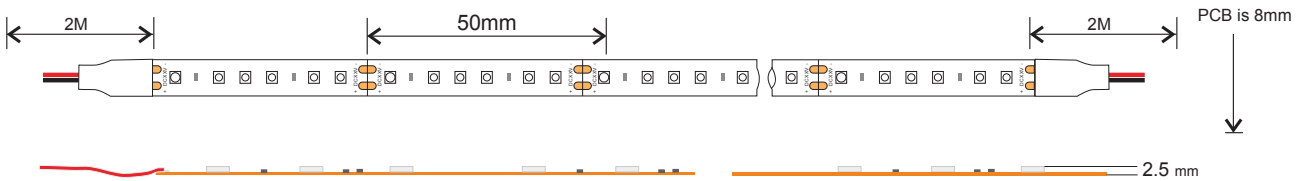

# 3528 Single Colour 120 LED/Metre

Voltage  
24V/DC

Package  
5 metres/reel

Power/m  
9.6W

Made to measure  
service available

Standard LED strip with 120LED/metre, with improved illumination, suitable for normal usages.

## Features

- LED Type: 3528
- CRI 90
- LED beam angle 120°
- Long life span LED light, more than 50,000 hours+
- Operating temperature: -20-50°C
- 3M adhesive tape
- Switchable and/or dimmable by using single colour controller, sensor switch or Wi-Fi app
- IP20, non-waterproof

Code	Size (mm)	Colour	Cut Every (LEDs)	LEDs/m	Lumen/m
3528-CW-120-24V	W8xH2	Cool White 6500K	6 (50mm)	120	800
3528-NW-120-24V		Natural White 4000K			720
3528-WW-120-24V		Warm White 3000K			640