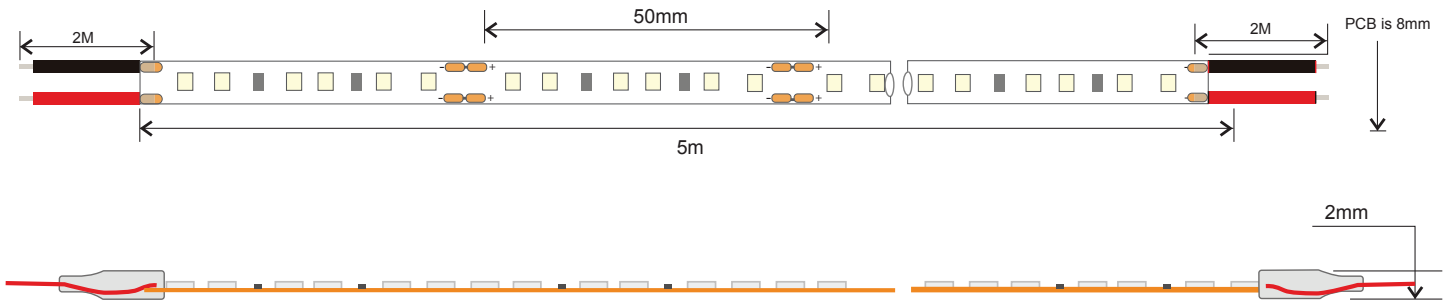

# LED STRIP

3528 SINGLE COLOUR  
120 LED/METRE

Made to measure  
service available

24V/DC

Standard LED strip with 120LED/metre, with improved illumination, suitable for normal usages.

## FEATURES

- LED Type: 3528
- CRI 90
- LED beam angle 120°
- Long life span LED light, more than 50,000 hours+
- Operating temperature: -20-50°C
- 3M adhesive tape
- Switchable and/or dimmable by using single colour (1 zone or 4 zone) controller, sensor switch or Wi-Fi app
- IP20, non-waterproof. IP67, waterproof also available

CODE	SIZE (MM)	COLOUR	CUT EVERY (LEDS)	LEDS /M	LUMEN /M	VOLTAGE	POWER /M	PACKAGE
3528-CW-120-24V	L5000xW8xH2	COOL WHITE	6	120	800	24V	9.6W	5 metres/reel
3528-NW-120-24V		NATURAL WHITE			720			
3528-WW-120-24V		WARM WHITE			640			