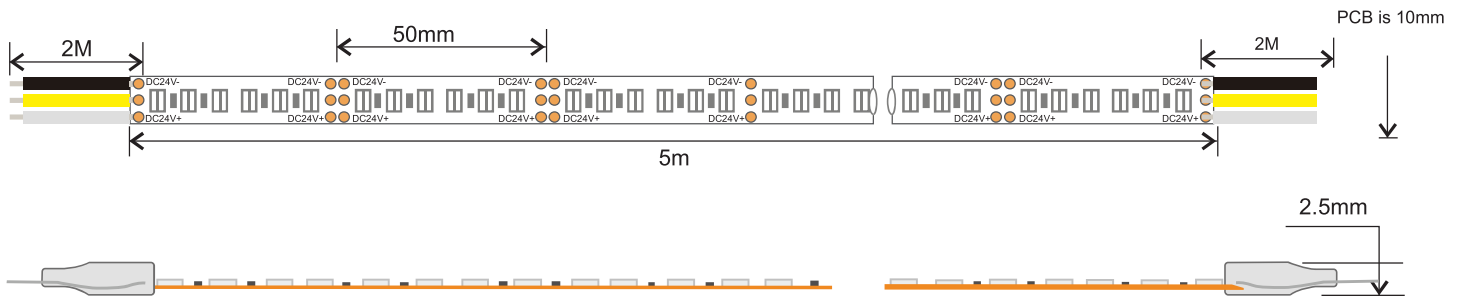

# LED STRIP

3527 DUAL WHITE  
120 LED/METRE

Made to measure  
service available

24V/DC

Colour temperature is adjustable from 2700K to 6500K (Warm white to cool white).

## FEATURES

- LED Type: 3527 Dual White
- CRI 80
- LED beam angle 120°
- Long life span LED light, more than 50,000 hours+
- Operating temperature: -20-50°C
- 3M adhesive tape
- Switchable, dimmable and colour controllable by using dual white colour (4 zone) controller, or Wi-Fi app
- IP20, non-waterproof

CODE	SIZE (MM)	COLOUR	CUT EVERY (LEDS)	LEDS /M	LUMEN /M	VOLTAGE	POWER /M	PACKAGE
3527-WW+CW-120-24V	L5000xW10xH3	WARM WHITE TO COOL WHITE	6	120	840 + 960	24V	16.3W	5 metres/reel