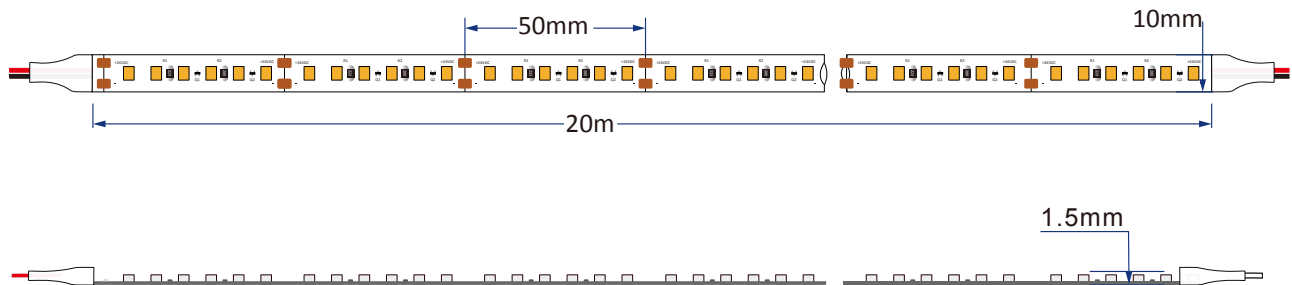

2835UL Single Colour 120 LED/Metre (20M) Ultra-Long Series

Voltage
24V/DC

Package
20 metres/reel

Power/m
6W

Made to measure
service available

Long-distance lighting, allowing up to 20 metre lengths with a single power feed without voltage drop.

Features

- LED Type: 2835
- CRI 90
- LED beam angle 120°
- Long life span LED light, more than 50,000 hours+
- Operating temperature: -20-50°C
- 3M adhesive tape
- Switchable and/or dimmable by using single colour controller, sensor switch or Wi-Fi app
- IP20 non-waterproof

Code	Size (mm)	Colour	Cut Every (LEDs)	LEDs/m	Lumen/m
2835UL-CW-120-24V	W10xH2.5	Cool White 6500K	6 (50mm)	120	660
2835UL-NW-120-24V		Natural White 4000K			640
2835UL-WW-120-24V		Warm White 3000K			630