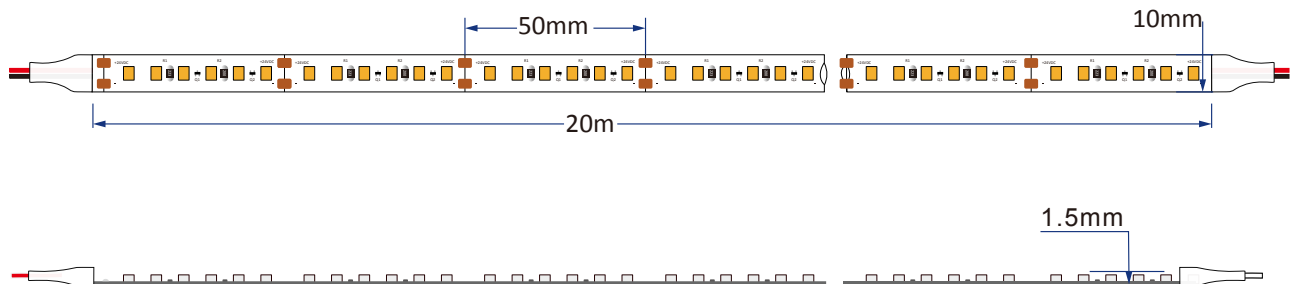

2835UL Single Colour 120 LED/Metre (20M) - IP67 Ultra-Long Series

Voltage
24V/DC

Package
20 metres/reel

Power/m
6W

Made to measure
service available

Ultra-Long Series. Long-distance lighting, allowing up to 20 metre lengths with a single power feed without voltage drop.

Features

- LED Type: 2835
- CRI 90
- LED beam angle 120°
- Long life span LED light, more than 50,000 hours+
- Operating temperature: -20-50°C
- 3M adhesive tape
- Switchable and/or dimmable by using single colour controller, sensor switch or Wi-Fi app
- IP67 waterproof / dust tight

IP67 Silicone Extrusion Molding

Code	Size (mm)	Colour	Cut Every (LEDs)	LEDs/m	Lumen/m
2835UL-IP67-CW-120-24V	W12xH5	Cool White 6500K	6 (50mm)	120	570
2835UL-IP67-NW-120-24V		Natural White 4000K			550
2835UL-IP67-WW-120-24V		Warm White 3000K			540