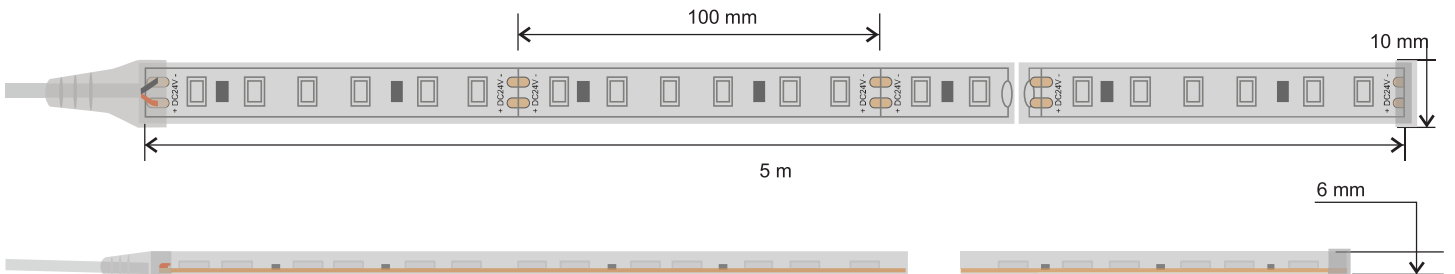

LED STRIP

2835 GROW LIGHT FULL SPECTRUM
60 LED/METRE

Made to measure
service available

24V/DC

LED grow light full spectrum - small in size, low heat & power emission, ideal for various horticultural applications.

FEATURES

- LED Type: 2835
- Long life span LED light, more than 50,000 hours+
- Operating temperature: -20-50°C
- 3M adhesive tape
- Switchable and/or dimmable by using single colour (1 zone or 4 zone) controller, sensor switch or Wi-Fi app
- IP67, waterproof

CODE	SIZE (MM)	COLOUR	CUT EVERY (LEDS)	LEDS / M	VOLTAGE	POWER / M	PACKAGE
2835-FSP-60-24V	L5000xW10xH4	FULL SPECTRUM	6	60	24V	14.4W	5 metres/reel

SUITABLE ACCESSORIES

Power supply

PS24V-60W

PS24V-120W

Controller

R11 1 ZONE

RS1 4 ZONE

T21 4 ZONE PANEL

PS1 1 ZONE PANEL

Wi-Fi

Wi-Fi