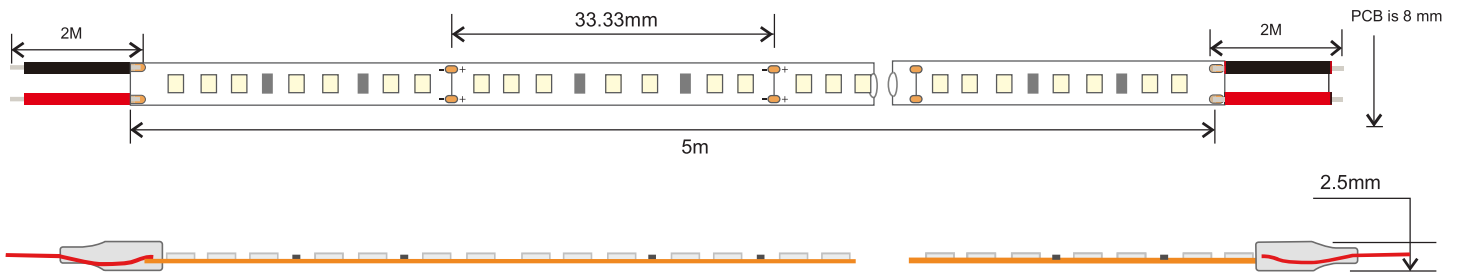

LED STRIP

2835 SINGLE COLOUR
210 LED/METRE

Made to measure
service available

24V/DC

High density strip for uniform illumination, high brightness, and no LED "dotting" effect.

FEATURES

- LED Type: 2835
- CRI 90
- LED beam angle 120°
- Long life span LED light, more than 50,000 hours+
- Operating temperature: -20-50°C
- 3M adhesive tape
- Switchable and/or dimmable by using single colour (1 zone or 4 zone) controller, sensor switch or Wi-Fi app
- IP20, non-waterproof

CODE	SIZE (MM)	COLOUR	CUT EVERY (LEDS)	LEDS /M	LUMEN /M	VOLTAGE	POWER /M	PACKAGE
2835-CW-210-24V	L5000xW8xH3	COOL WHITE	7	210	2100	24V	16.3W	5 metres/reel
2835-NW-210-24V		NATURAL WHITE			2000			
2835-WW-210-24V		WARM WHITE			1890			