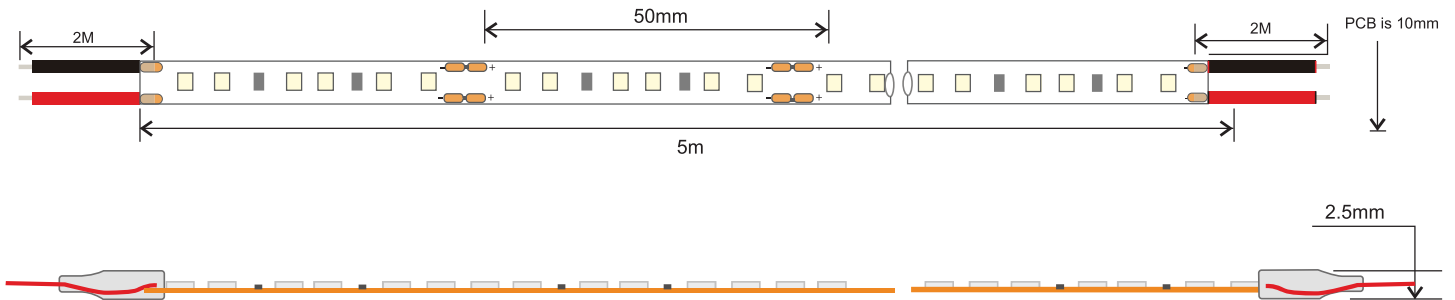

LED STRIP

2835 SINGLE COLOUR
120 LED/METRE

Made to measure service available

24V/DC

Medium density strip for improved illumination & reduced LED "dotting" effect.

FEATURES

- LED Type: 2835
- CRI 90
- LED beam angle 120°
- Long life span LED light, more than 50,000 hours+
- Operating temperature: -20-50°C
- 3M adhesive tape
- Switchable and/or dimmable by using single colour (1 zone or 4 zone) controller, sensor switch or Wi-Fi app
- IP20, non-waterproof. IP67, waterproof also available

CODE	SIZE (MM)	COLOUR	CUT EVERY (LEDS)	LEDS /M	LUMEN /M	VOLTAGE	POWER /M	PACKAGE
2835-CW-120-24V	L5000xW10xH3	COOL WHITE	6	120	1500	24V	14.4W	5 metres/reel
2835-NW-120-24V		NATURAL WHITE			1400			
2835-WW-120-24V		WARM WHITE			1300			